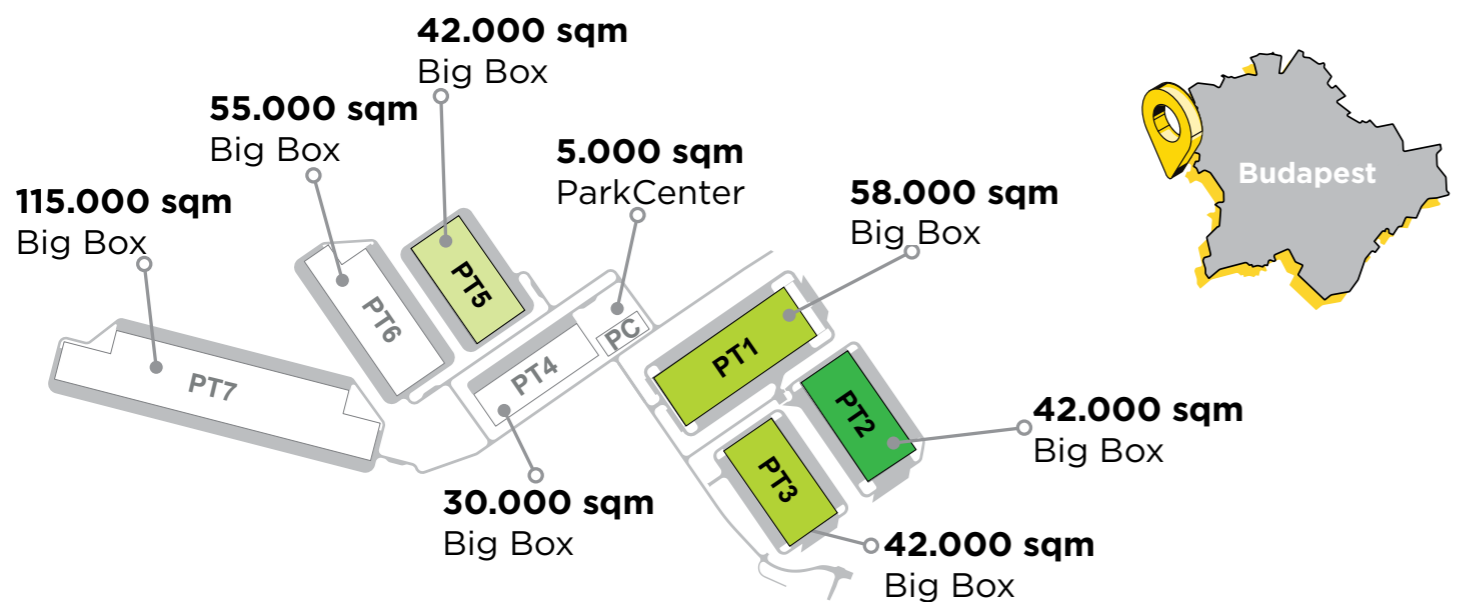

SAY HELLO TO YOUR NEW SPACE

HELLOPARKS PÁTY BUDAPEST WEST

- 100% occupied
- Available
- Under construction

- ⊞ Park size: **87 hectare**
- ⊞ Development potential: **384,000 sqm**
- ✈ Airport: **40 km**
- ⊞ Nearby motorways: **M0, M1, M7**

HELLOPARKS.COM • INFO@HELLOPARKS.COM • +3670 654 4444

LOCATION - BUDAPEST WEST

hello! **PARKS**

- ✈ Airport: 40 km
- 🚚 BILK container terminal: 32 km
- 👤 Population: 103,000 (within 10 km)

ACCESS

HelloParks Páty - PT1

size: **58,000 sqm**
 type: **BigBox**
 handover date: **2023 Q3**

HelloParks Páty - PT3

size: **42,000 sqm**
 type: **BigBox**
 handover date: **2024 Q4**

HelloParks Páty - PT5

size: **42.000 m²**
 type: **BigBox**
 handover date: **2025 Q3**

HelloParks Páty - PT2

size: **42.000 m²**
 type: **BigBox**
 handover date: **2024 Q2**

AWARDS

Local Logistics Park

Ministry for National Economy of Hungary

HelloParks Páty - Budapest West

Commercial Project of the Year