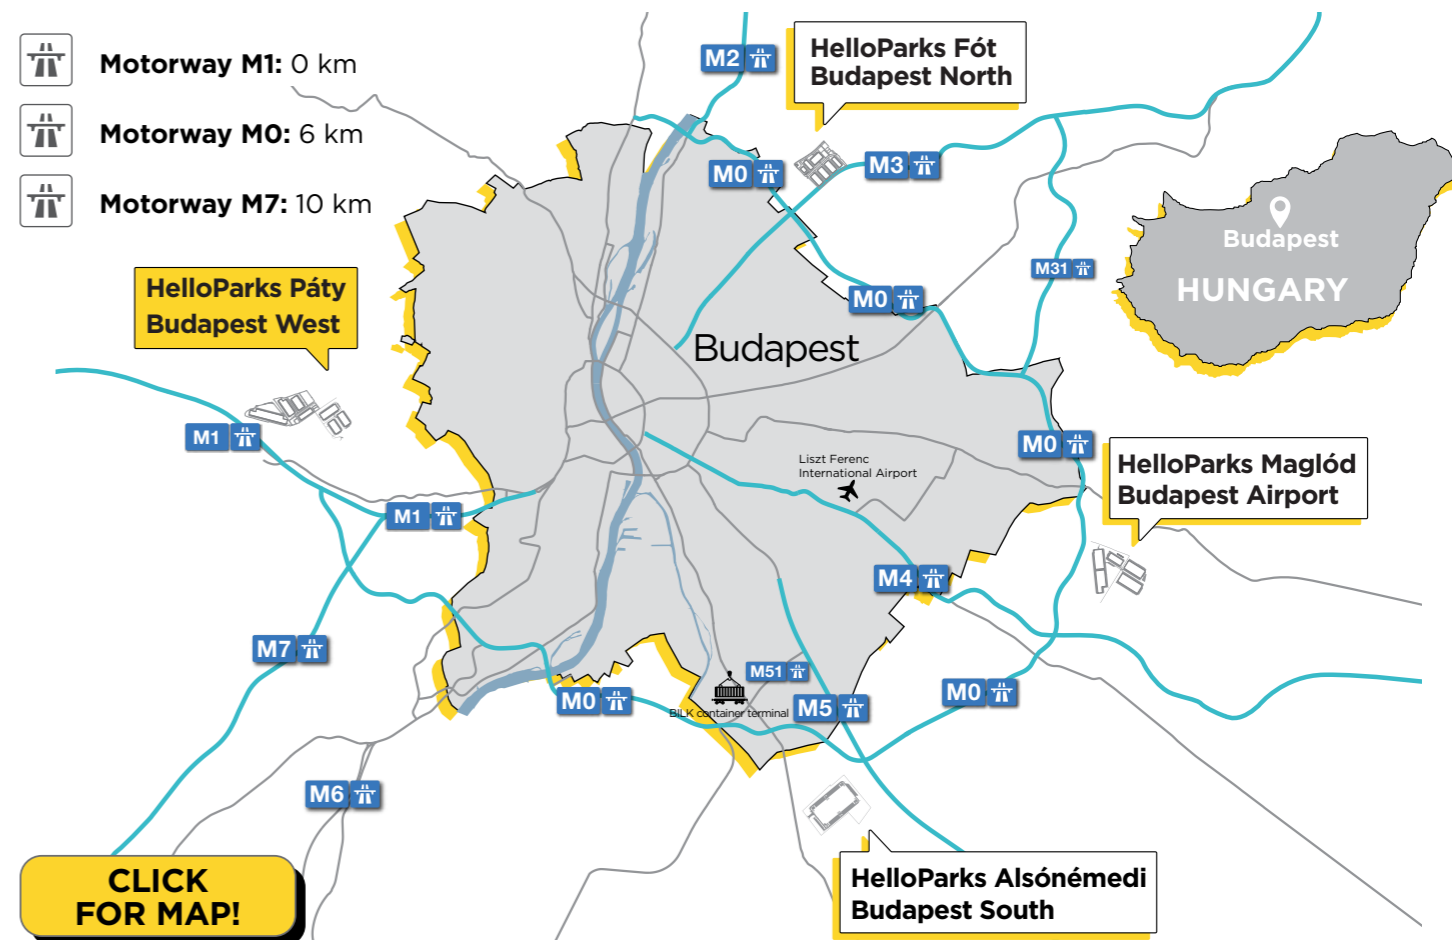

SAY HELLO TO YOUR NEW SPACE

HELLOPARKS PÁTY BUDAPEST WEST

- 100% occupied
- Available
- Under construction

- ⊞ Park size: **87 hectare**
- ⊞ Development potential: **384,000 sqm**
- ✈ Airport: **40 km**
- ⊞ Nearby motorways: **M0, M1, M7**

HELLOPARKS.COM • INFO@HELLOPARKS.COM • +3670 654 4444

LOCATION - BUDAPEST WEST

hello! **PARKS**

- ✈ Airport: 40 km
- 🚚 BILK container terminal: 32 km
- 👤 Population: 103,000 (within 10 km)

ACCESS

HelloParks Páty - PT1