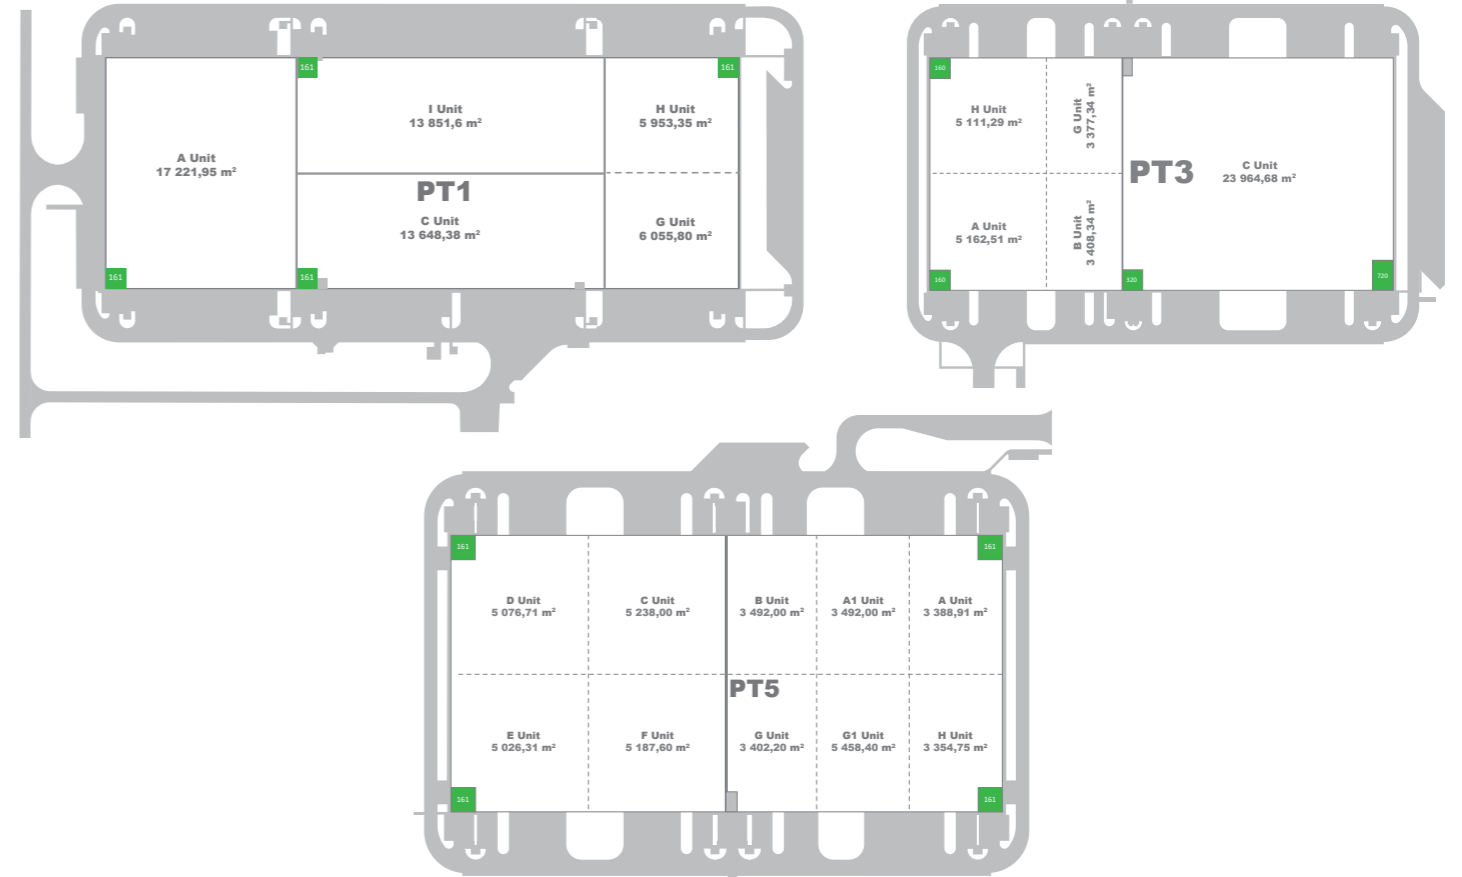

size: **58,000 sqm**
 type: **BigBox**
 handover date: **2023 Q3**

HelloParks Páty - PT3

size: **42,000 sqm**
 type: **BigBox**
 handover date: **2024 Q4**

HelloParks Páty - PT5

size: **42.000 m²**
 type: **BigBox**
 handover date: **2025 Q3**

HelloParks Páty - PT2

size: **42.000 m²**
 type: **BigBox**
 handover date: **2024 Q2**

AWARDS

Local Logistics Park

Ministry for National Economy of Hungary

HelloParks Páty - Budapest West

Commercial Project of the Year

Industrial Project of the Year

Property Awards 2023
HelloParks Páty megapark

	BIGBOX
Building name	PT1, PT2, PT3, PT4, PT5, PT6, PT7
Column grid	12 x 24 m
Floor loading	7 t/sqm
Clear height	12 m
Minimum unit	3.400 sqm
Docking gates	1 / 1.000 sqm
Drive-in gates	1 / 5.000 sqm