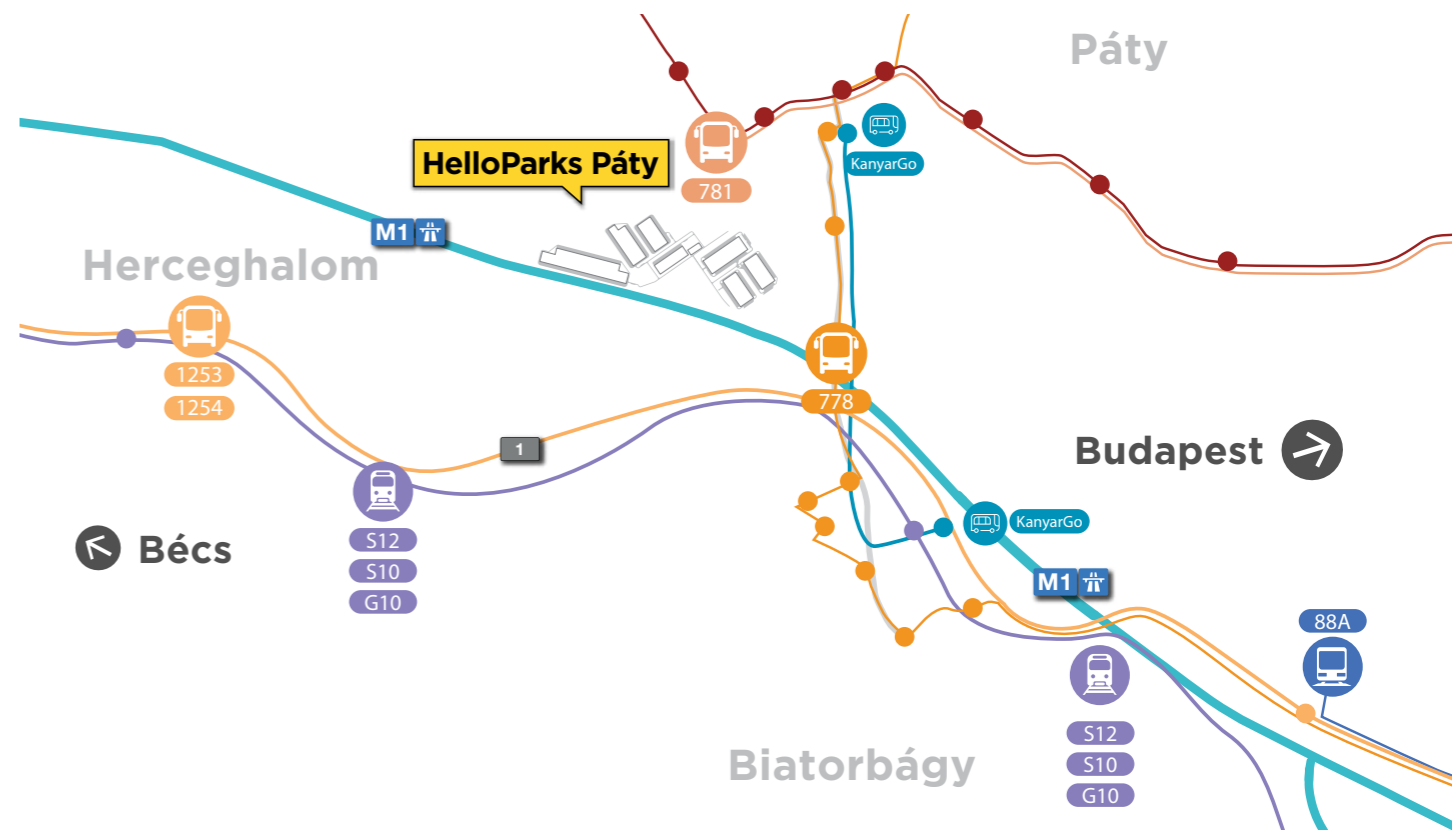

SAY HELLO TO YOUR NEW SPACE

HELLOPARKS PÁTY BUDAPEST WEST

- 100% occupied
- Available
- Under construction

- ⊞ Park size: **87 hectare**
- ⊞ Development potential: **384,000 sqm**
- ✈ Airport: **40 km**
- ⊞ Nearby motorways: **M0, M1, M7**

HELLOPARKS.COM • INFO@HELLOPARKS.COM • +3670 654 4444

LOCATION - BUDAPEST WEST

hello! **PARKS**

- ✈ Airport: 40 km
- 🚚 BILK container terminal: 32 km
- 👤 Population: 103,000 (within 10 km)

ACCESS

HelloParks Páty - PT1