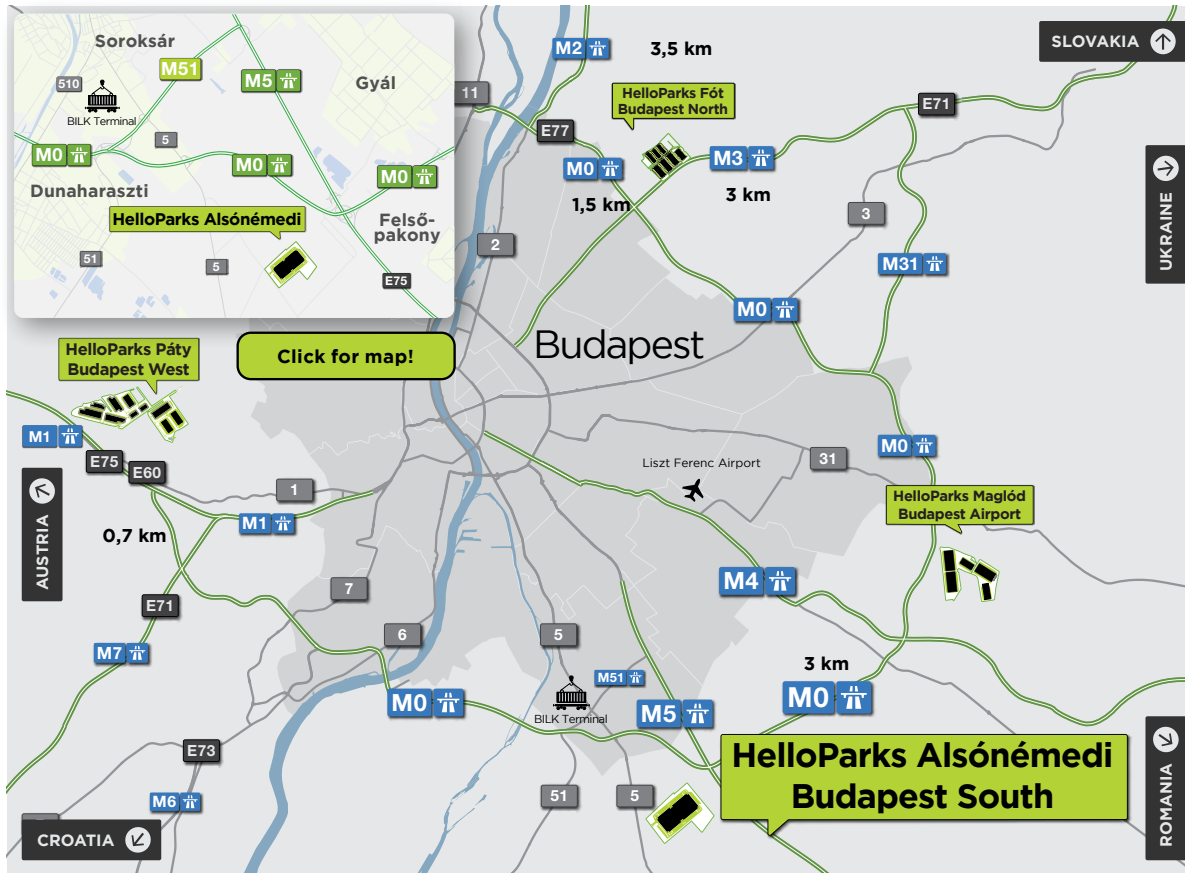

Member of
Futereal Group

Close to highways: **M0** **M5** **M4** **M6**

Say hello to your new space

HelloParks **Alsónémedi**

Budapest South

Budapest South location

6 km to motorway M0
10 km to motorway M5

8 km to train station

8,5 km to BILK container terminal

25 km to airport

185 000 inhabitants within 10 km

Technical standards

HelloParks Alsónémedi is a modern industrial building project meeting the highest technical specifications, suitable for light production and warehousing, close to a well-established commercial zone.

The building is located in the southern part of Budapest, **close to motorways M0 and M5**. It is also easily accessible from the downtown of Budapest, Könyves Kálmán boulevard is only 20 km away.

Incorporating energy efficient and environmentally friendly smart solutions, HelloParks Alsónémedi is going to reach the Outstanding certification in the New Construction category of the BREEAM sustainability standard.