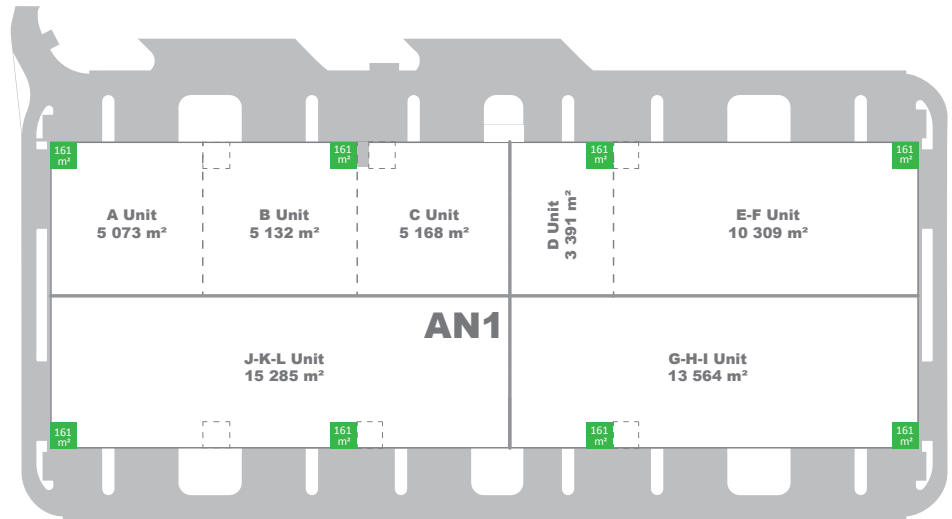

The building with its flexible unit sizes can meet the requirements of customers representing diverse industries.

- **Park size:** 135 000 m²
- **Building size:** 60 000 m²

- Drive-in and docking gates with hydraulic levellers
- LED lighting
- Skylights and smoke vents
- ESFR sprinkler system
- Hot air blowers
- BMS & IoT
- Security system, CCTV
- Racking system upon request
- Customized solutions available

BUILDING TYPE	BIG BOX
Grid system	12 x 24 m
Floor load	7 t/m ²
Clear storage height	11,7 m
MINIMUM UNIT SIZE	3 300 m ²
Number of docking gates as standard	1 / 1 000 m ²
Number of drive-in gates as standard	1 / 5 000 m ²

Building layout

Building specification

- Total truck parking spots: 30 pcs
- Total car parking spots: 204 pcs
- 15,000 sqm fire sections
- Flexible unit sizes
- 160 sqm/unit standard office

István POZDERKA