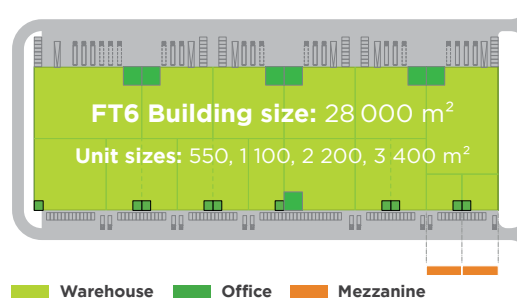

Flexi Box: FT6, FT7, FT8

István POZDERKA
Business Development Director
+36 30 429 2113
istvan.pozderka@helloworld.com

HelloParks Management Kft.
H-1082 Budapest,
Futó utca 47-53. 7. emelet