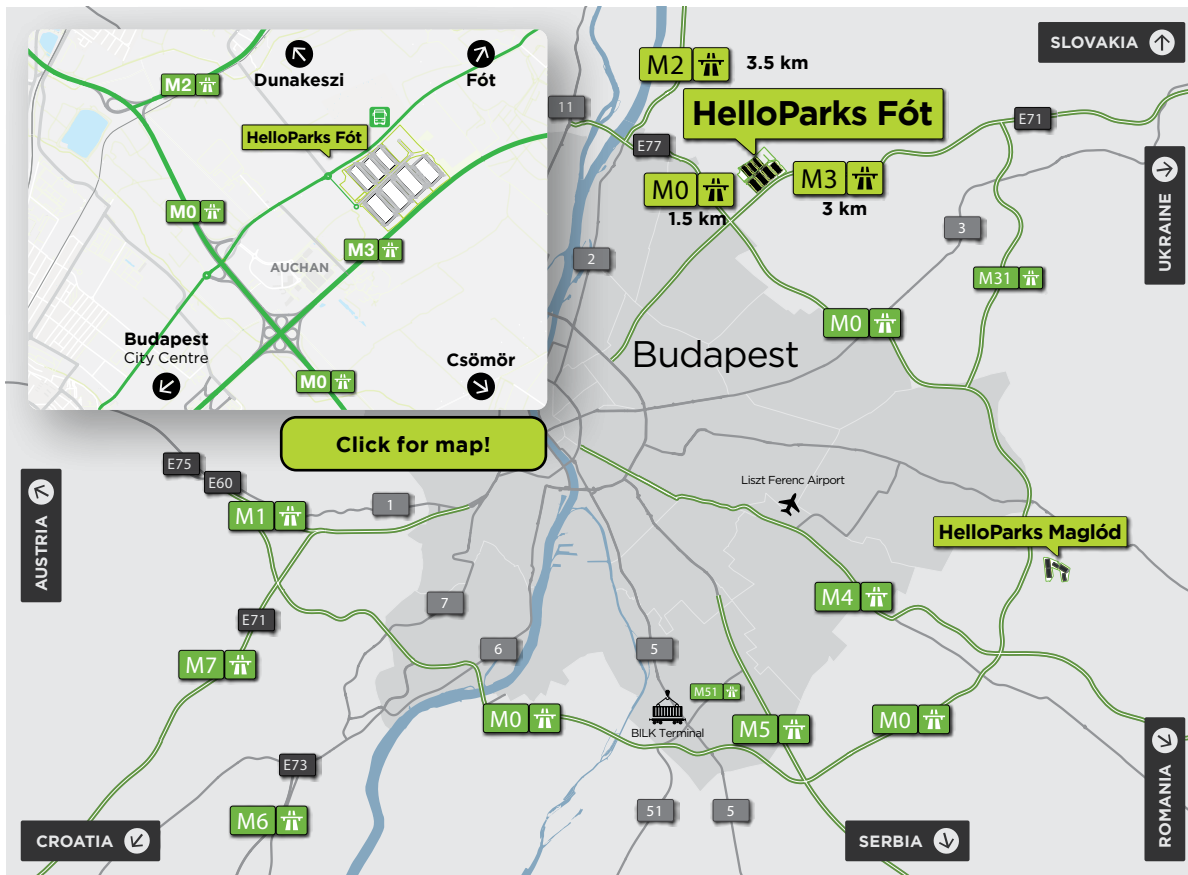

Budapest North | Close to highways: **M0** **M2** **M3**

Member of
Futureal Group

Say hello to your new space
HelloParks Fót

Fót location

1 km to motorway M0
1.5 km to motorway M3

1.5 km to train station

49 km to train terminal

35 km to airport

230 000 inhabitants within 10 km

Technical standards

HelloParks Fót is a modern logistics hub project meeting the highest technical specifications, consisting of several light production and warehouse buildings, in the close vicinity to a well-established commercial zone.

The megapark is located in the northern part of **Budapest** with direct **connection of motorways M0 and M3**, only 10 km from Hungária boulevard. The Park has an outstanding visibility from the motorway M3.