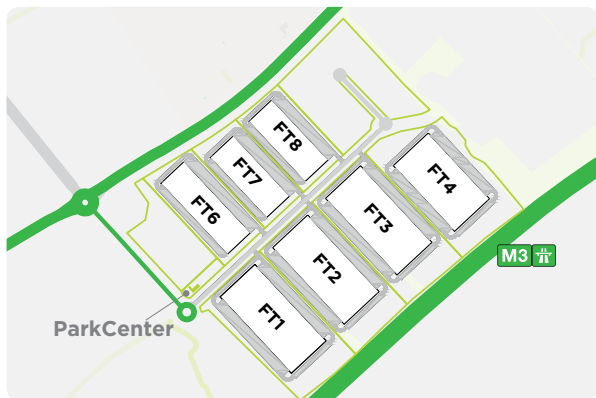

Budapest North | Close to highways: **M0** **M2** **M3**

Member of
Futureal Group

Say hello to your new space
HelloParks Fót

Fót location

1 km to motorway M0
1.5 km to motorway M3

1.5 km to train station

49 km to train terminal

The megapark is located in the northern part of **Budapest** with direct **connection of motorways M0 and M3**, only 10 km from Hungária boulevard. The Park has an outstanding visibility from the motorway M3.

- **Total park size:** 76 ha
- **Total building potential:** 330 000 m²
- **FT1 building size:** 46 000 m²

- Drive-in and docking gates with hydraulic levellers
- LED lighting
- Skylights and smoke vents
- ESFR sprinkler system
- Hot air blowers
- BMS & IoT
- Security system, CCTV
- Racking system upon request
- Customized solutions available

ParkCenter

- HelloCafé, reception, postal service
- Short and long term office and meeting room to rent
- Medical room
- On site Property and Facility Management services

FUTUREAL

Site plan

Building	Size (m ²)	Building	Size (m ²)
FT1	45 000	FT6	28 000
FT2	45 000	FT7	23 000
FT3	45 000	FT8	23 000
FT4	35 000	PC	5 000