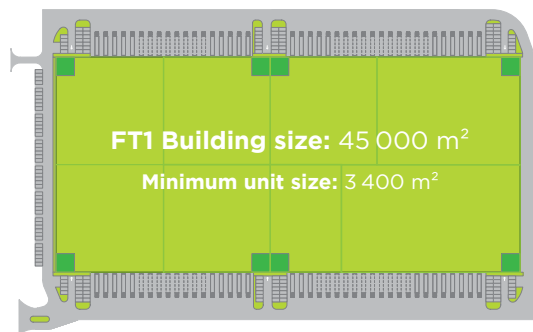

Big Box: FT1, FT2, FT3, FT4